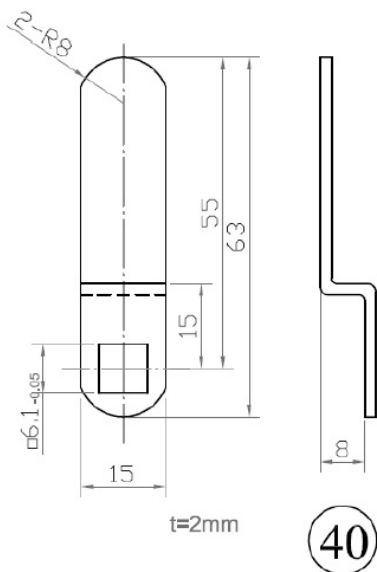

PRODUCT SHEET

Description:

Cam No. 40 F/Combi Locks, Cranked 8mm, 55mm C/E, Hole: 6x6mm Fits for Locks M237/238/266/268/300/316/3001 & 3002

Item number:

14.04.280-0

Units	Box	Carton	HS Code	Barcode
Pcs.	100	200	8301600090	 5704866041096